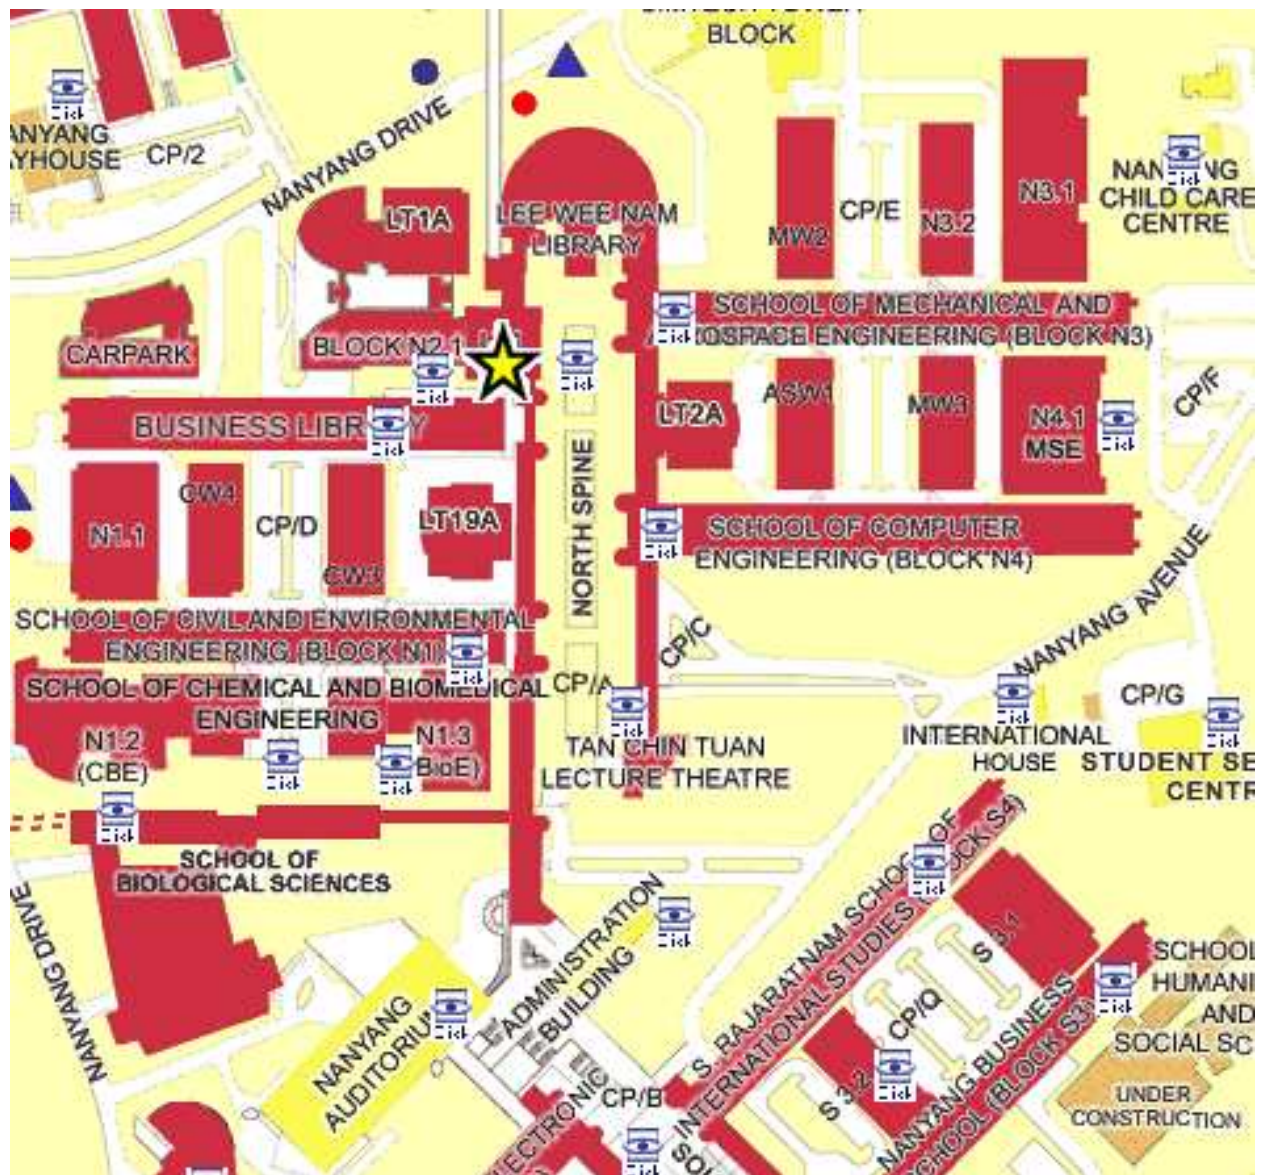

**Appendix V – Maps**

Map of NTU –LT1 (shown using stars in the map)

**Appendix V (cont'd)**

MAP of NTU SPORTS and RECREATION CENTRE (Observation Site).

Legend:

	Searched Location		Bus Stop for Service 179
	Academic Buildings		Bus Stop for Service 199
	Halls of Residence		Bus Stop for Shuttle Bus Service Route A
	Staff Housing		Bus Stop for Shuttle Bus Service Route B
	Institutional Buildings		Shuttle Bus Terminal (at Carpark J)

For more information on how to get to NTU LT1, LT1A, and SRC, please visit:

<http://www.street-directory.com/ntu/campus.cgi?sizex=600&sizey=600&star=&ismap=1&x=2326&y=1438&level=3?319,487>

**Appendix V (cont'd)**

Map of NUS – LT 28 and LT 29

**Appendix V (cont'd)**

Map of Marine Parade CC